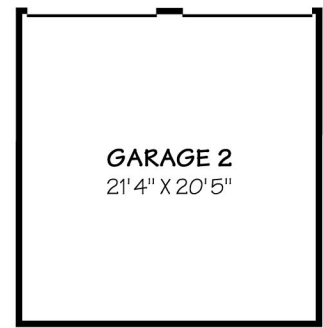

UPPER LEVEL

GALLERY
29'7" X 8'4"

DINING RM
23'11" X 15'0"

ENTRY LEVEL

401 EL CIELITO ROAD
 Residence ±4115 Square Feet
 Studio ±473 Square Feet
 Garage 1 ±473 Square Feet

Scale: 5 ft. 10 ft. 15 ft. 20 ft. 25 ft.

This information is compiled from sources deemed reliable but accuracy is not guaranteed.
 David Heidelberg • Design & Graphics • 805.965.4857 • Santa Barbara

ENTRY LEVEL

UPPER LEVEL

Garage 2
±471 sq.ft.