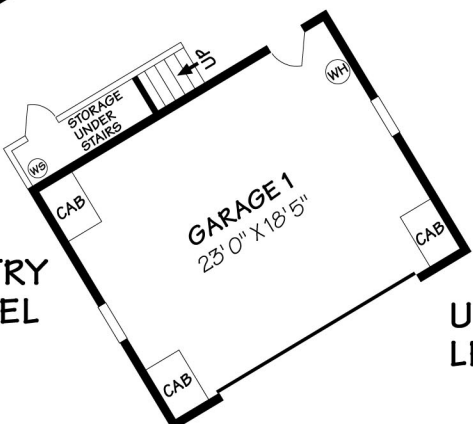

UPPER LEVEL

GALLERY
29'7" X 8'4"

DINING RM
23'11" X 15'0"

ENTRY LEVEL

401 EL CIELITO ROAD
 Residence ±4115 Square Feet
 Studio ±473 Square Feet
 Garage 1 ±473 Square Feet

Scale: 5 ft. 10 ft. 15 ft. 20 ft. 25 ft.

This information is compiled from sources deemed reliable but accuracy is not guaranteed.
 David Heidelberg • Design & Graphics • 805.965.4857 • Santa Barbara

ENTRY LEVEL

UPPER LEVEL

Garage 2
±471 sq.ft.

ENTRY LEVEL