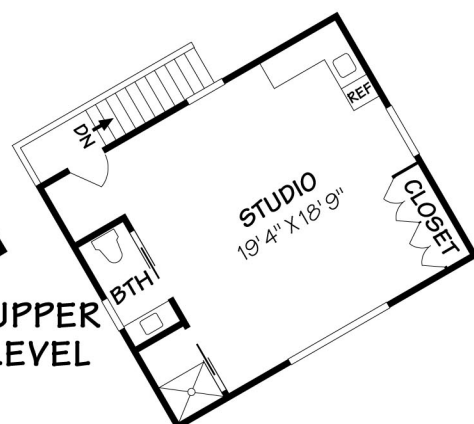

UPPER LEVEL

GALLERY
29'7" X 8'4"

DINING RM
23'11" X 15'0"

ENTRY LEVEL

401 EL CIELITO ROAD
 Residence ±4115 Square Feet
 Studio ±473 Square Feet
 Garage 1 ±473 Square Feet

Scale: 5 ft. 10 ft. 15 ft. 20 ft. 25 ft.

This information is compiled from sources deemed reliable but accuracy is not guaranteed.
 David Heidelberg • Design & Graphics • 805.965.4857 • Santa Barbara

ENTRY LEVEL

UPPER LEVEL

Garage 2
±471 sq.ft.

ENTRY LEVEL