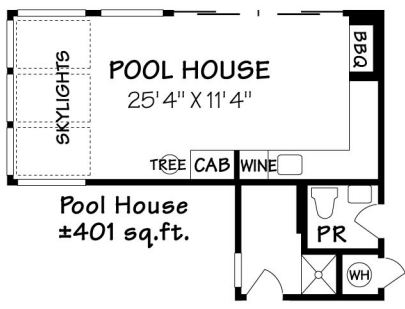

UPPER LEVEL

GALLERY
29'7" X 8'4"

DINING RM
23'11" X 15'0"

ENTRY LEVEL

401 EL CIELITO ROAD
 Residence ±4115 Square Feet
 Studio ±473 Square Feet
 Garage 1 ±473 Square Feet

Scale: 5 ft. 10 ft. 15 ft. 20 ft. 25 ft.

This information is compiled from sources deemed reliable but accuracy is not guaranteed.
 David Heidelberg • Design & Graphics • 805.965.4857 • Santa Barbara

ENTRY LEVEL

UPPER LEVEL

Garage 2
±471 sq.ft.

ENTRY LEVEL