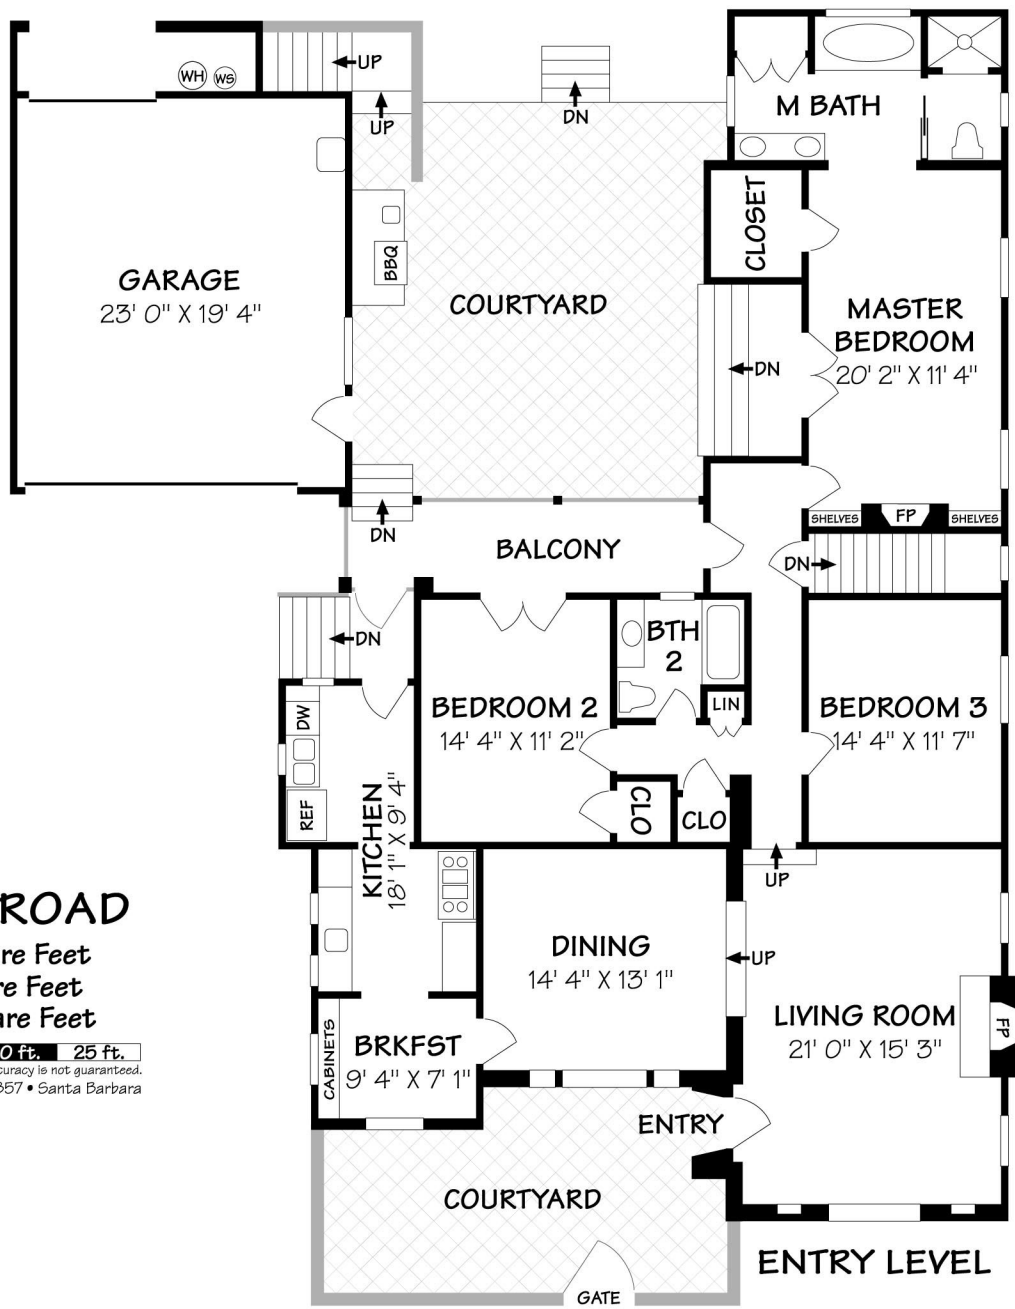

UPPER LEVEL

ENTRY LEVEL

LOWER LEVEL

3829 LINCOLN ROAD

Entry Level ±1898 Square Feet
 Lower Level ±1172 Square Feet
 Guest House ±481 Square Feet

Scale: 5 ft. 10 ft. 15 ft. 20 ft. 25 ft.
 This information is compiled from sources deemed reliable but accuracy is not guaranteed.
 David Heidelberger • Design & Graphics • 805-965-4857 • Santa Barbara