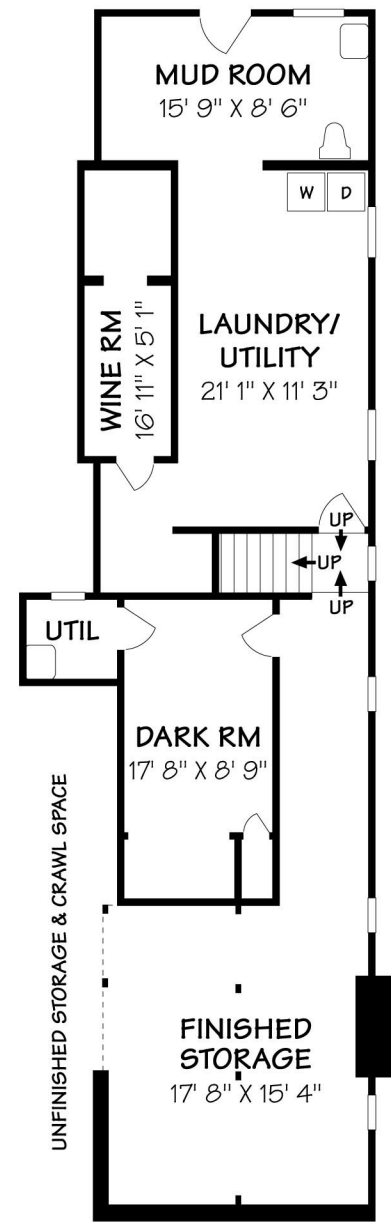

UPPER LEVEL

ENTRY LEVEL

LOWER LEVEL

3829 LINCOLN ROAD

Entry Level ±1898 Square Feet
 Lower Level ±1172 Square Feet
 Guest House ±481 Square Feet

Scale: 5 ft. 10 ft. 15 ft. 20 ft. 25 ft.
 This information is compiled from sources deemed reliable but accuracy is not guaranteed.
 David Heidelberger • Design & Graphics • 805-965-4857 • Santa Barbara